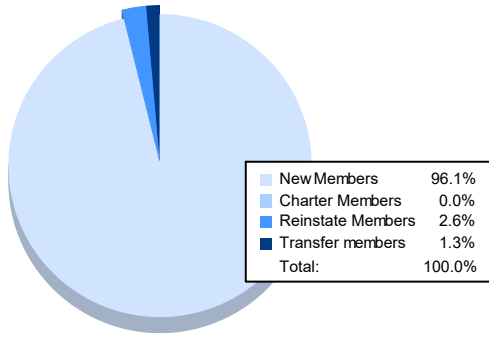

Year	New Clubs	Dropped Clubs	Gain/ Loss Clubs	New Members	Charter Members	Reinstate Members	Transfer Members	Total Member Added	Total Members Dropped	Gain/ Loss Members
2016-2017	0	0	0	151	0	3	1	155	160	-5
2017-2018	0	0	0	114	0	1	1	116	166	-50
2018-2019	0	1	-1	107	0	2	5	114	205	-91
2019-2020	0	0	0	75	0	4	2	81	198	-117
2020-2021	0	3	-3	73	0	2	1	76	171	-95
<b>Average</b>	<b>0</b>	<b>1</b>	<b>-1</b>	<b>104</b>	<b>0</b>	<b>2</b>	<b>2</b>	<b>108</b>	<b>180</b>	<b>-72</b>

### Membership Composition June 2021 Cumulative