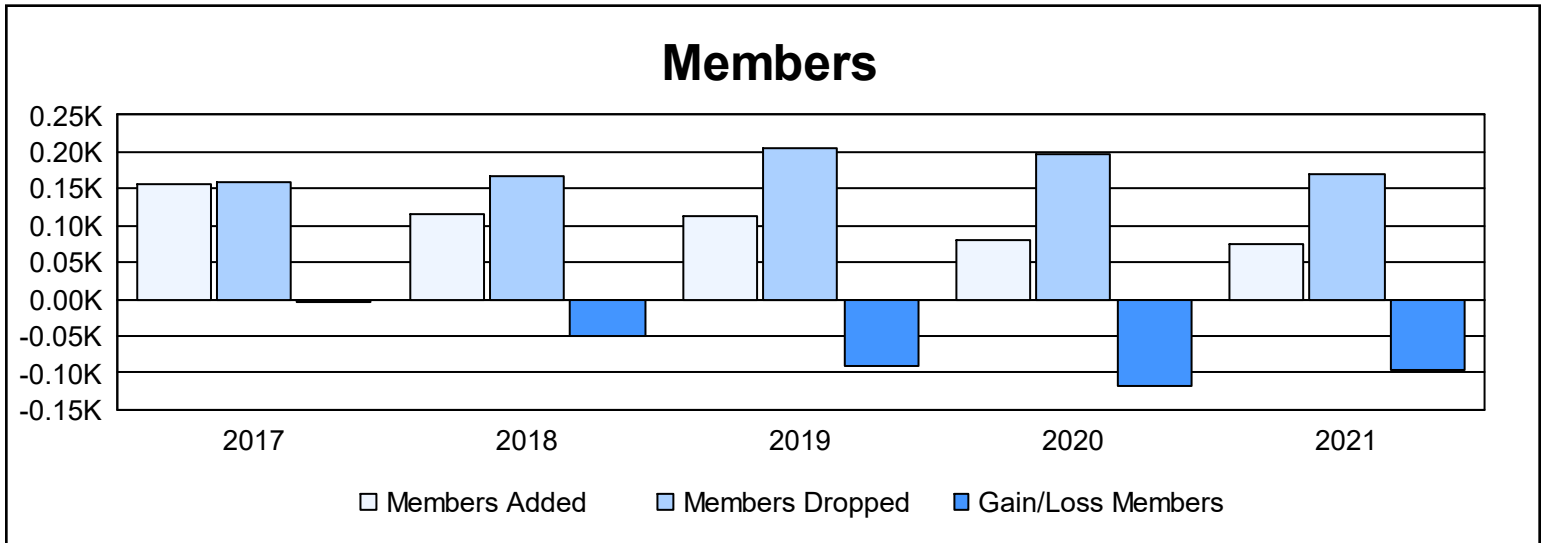

Year	New Clubs	Dropped Clubs	Gain/ Loss Clubs	New Members	Charter Members	Reinstate Members	Transfer Members	Total Member Added	Total Members Dropped	Gain/ Loss Members
2016-2017	0	0	0	151	0	3	1	155	160	-5
2017-2018	0	0	0	114	0	1	1	116	166	-50
2018-2019	0	1	-1	107	0	2	5	114	205	-91
2019-2020	0	0	0	75	0	4	2	81	198	-117
2020-2021	0	3	-3	73	0	2	1	76	171	-95
<b>Average</b>	<b>0</b>	<b>1</b>	<b>-1</b>	<b>104</b>	<b>0</b>	<b>2</b>	<b>2</b>	<b>108</b>	<b>180</b>	<b>-72</b>

### Membership Composition June 2021 Cumulative