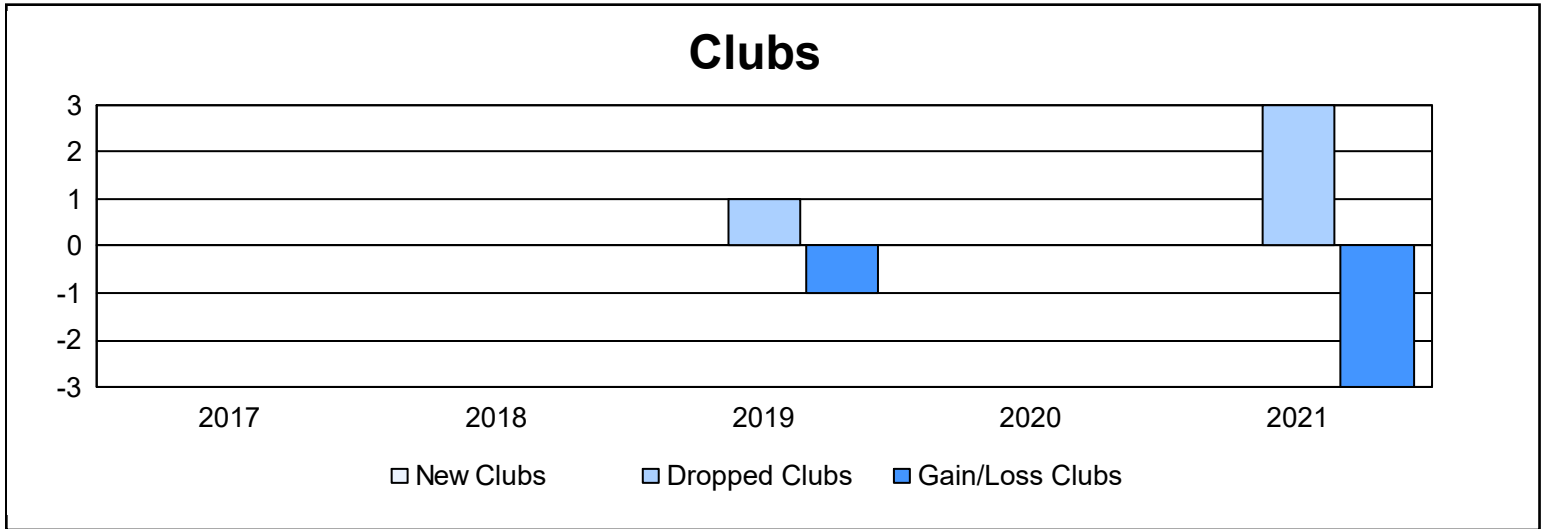

Year	New Clubs	Dropped Clubs	Gain/ Loss Clubs	New Members	Charter Members	Reinstate Members	Transfer Members	Total Member Added	Total Members Dropped	Gain/ Loss Members
2016-2017	0	0	0	151	0	3	1	155	160	-5
2017-2018	0	0	0	114	0	1	1	116	166	-50
2018-2019	0	1	-1	107	0	2	5	114	205	-91
2019-2020	0	0	0	75	0	4	2	81	198	-117
2020-2021	0	3	-3	73	0	2	1	76	171	-95
<b>Average</b>	<b>0</b>	<b>1</b>	<b>-1</b>	<b>104</b>	<b>0</b>	<b>2</b>	<b>2</b>	<b>108</b>	<b>180</b>	<b>-72</b>

### Membership Composition June 2021 Cumulative